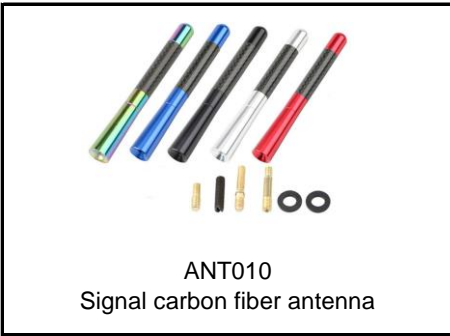

汽车天线/ Car antenna

Jiax Industrial Co.,Ltd

ADD:No.8 ShiZhai Rd JinXia ChangAn,DongGuan
Email:info@jiaxinmp.com Tel:86-136 4986 5720